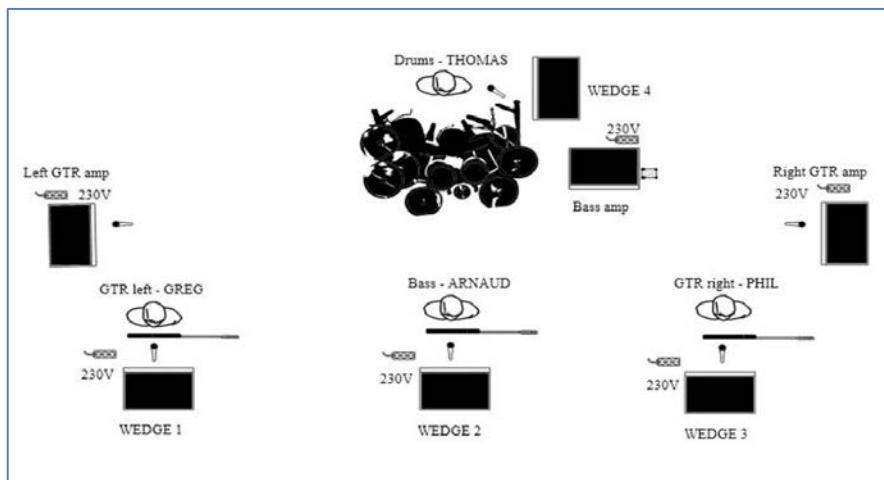

JACK DUPON

Rider - january 2015

Sound engineer : Etienne Mazoyer - 06.20.97.81.68 mazoyer.etienne@gmail.com

Please - No Drum Riser on stage !

1	KICK	Beta 52	Gate + Comp	
2	SNARE top	provided	Comp	
3	SNARE bottom	KM 184		small stand
4	Tom 1	E604		clamp
5	Tom 2	RE20 or 421		medium stand
6	Percussions	SM 57		medium stand
7	OH L	SM 91	Comp st	big stand
8	OH R	SM 91		big stand
9	BASS mic	RE20 / sm57		big stand
10	BASS DI	Direct Box or XLR	Comp	
11	GTR Left	414 / sm57		small stand
12	GTR Right	414 / sm57		small stand
13	Voice gtr GREG	SM 57	Comp	big stand
14	Voice bass ARNAUD	SM 58 in fx - XLR	Comp	big stand
15	Voice gtr PHIL	SM 58 in fx - XLR	Comp	big stand
16	Voice drums THOMAS	provided	Comp	big stand

Stage plot I

Stage plot II